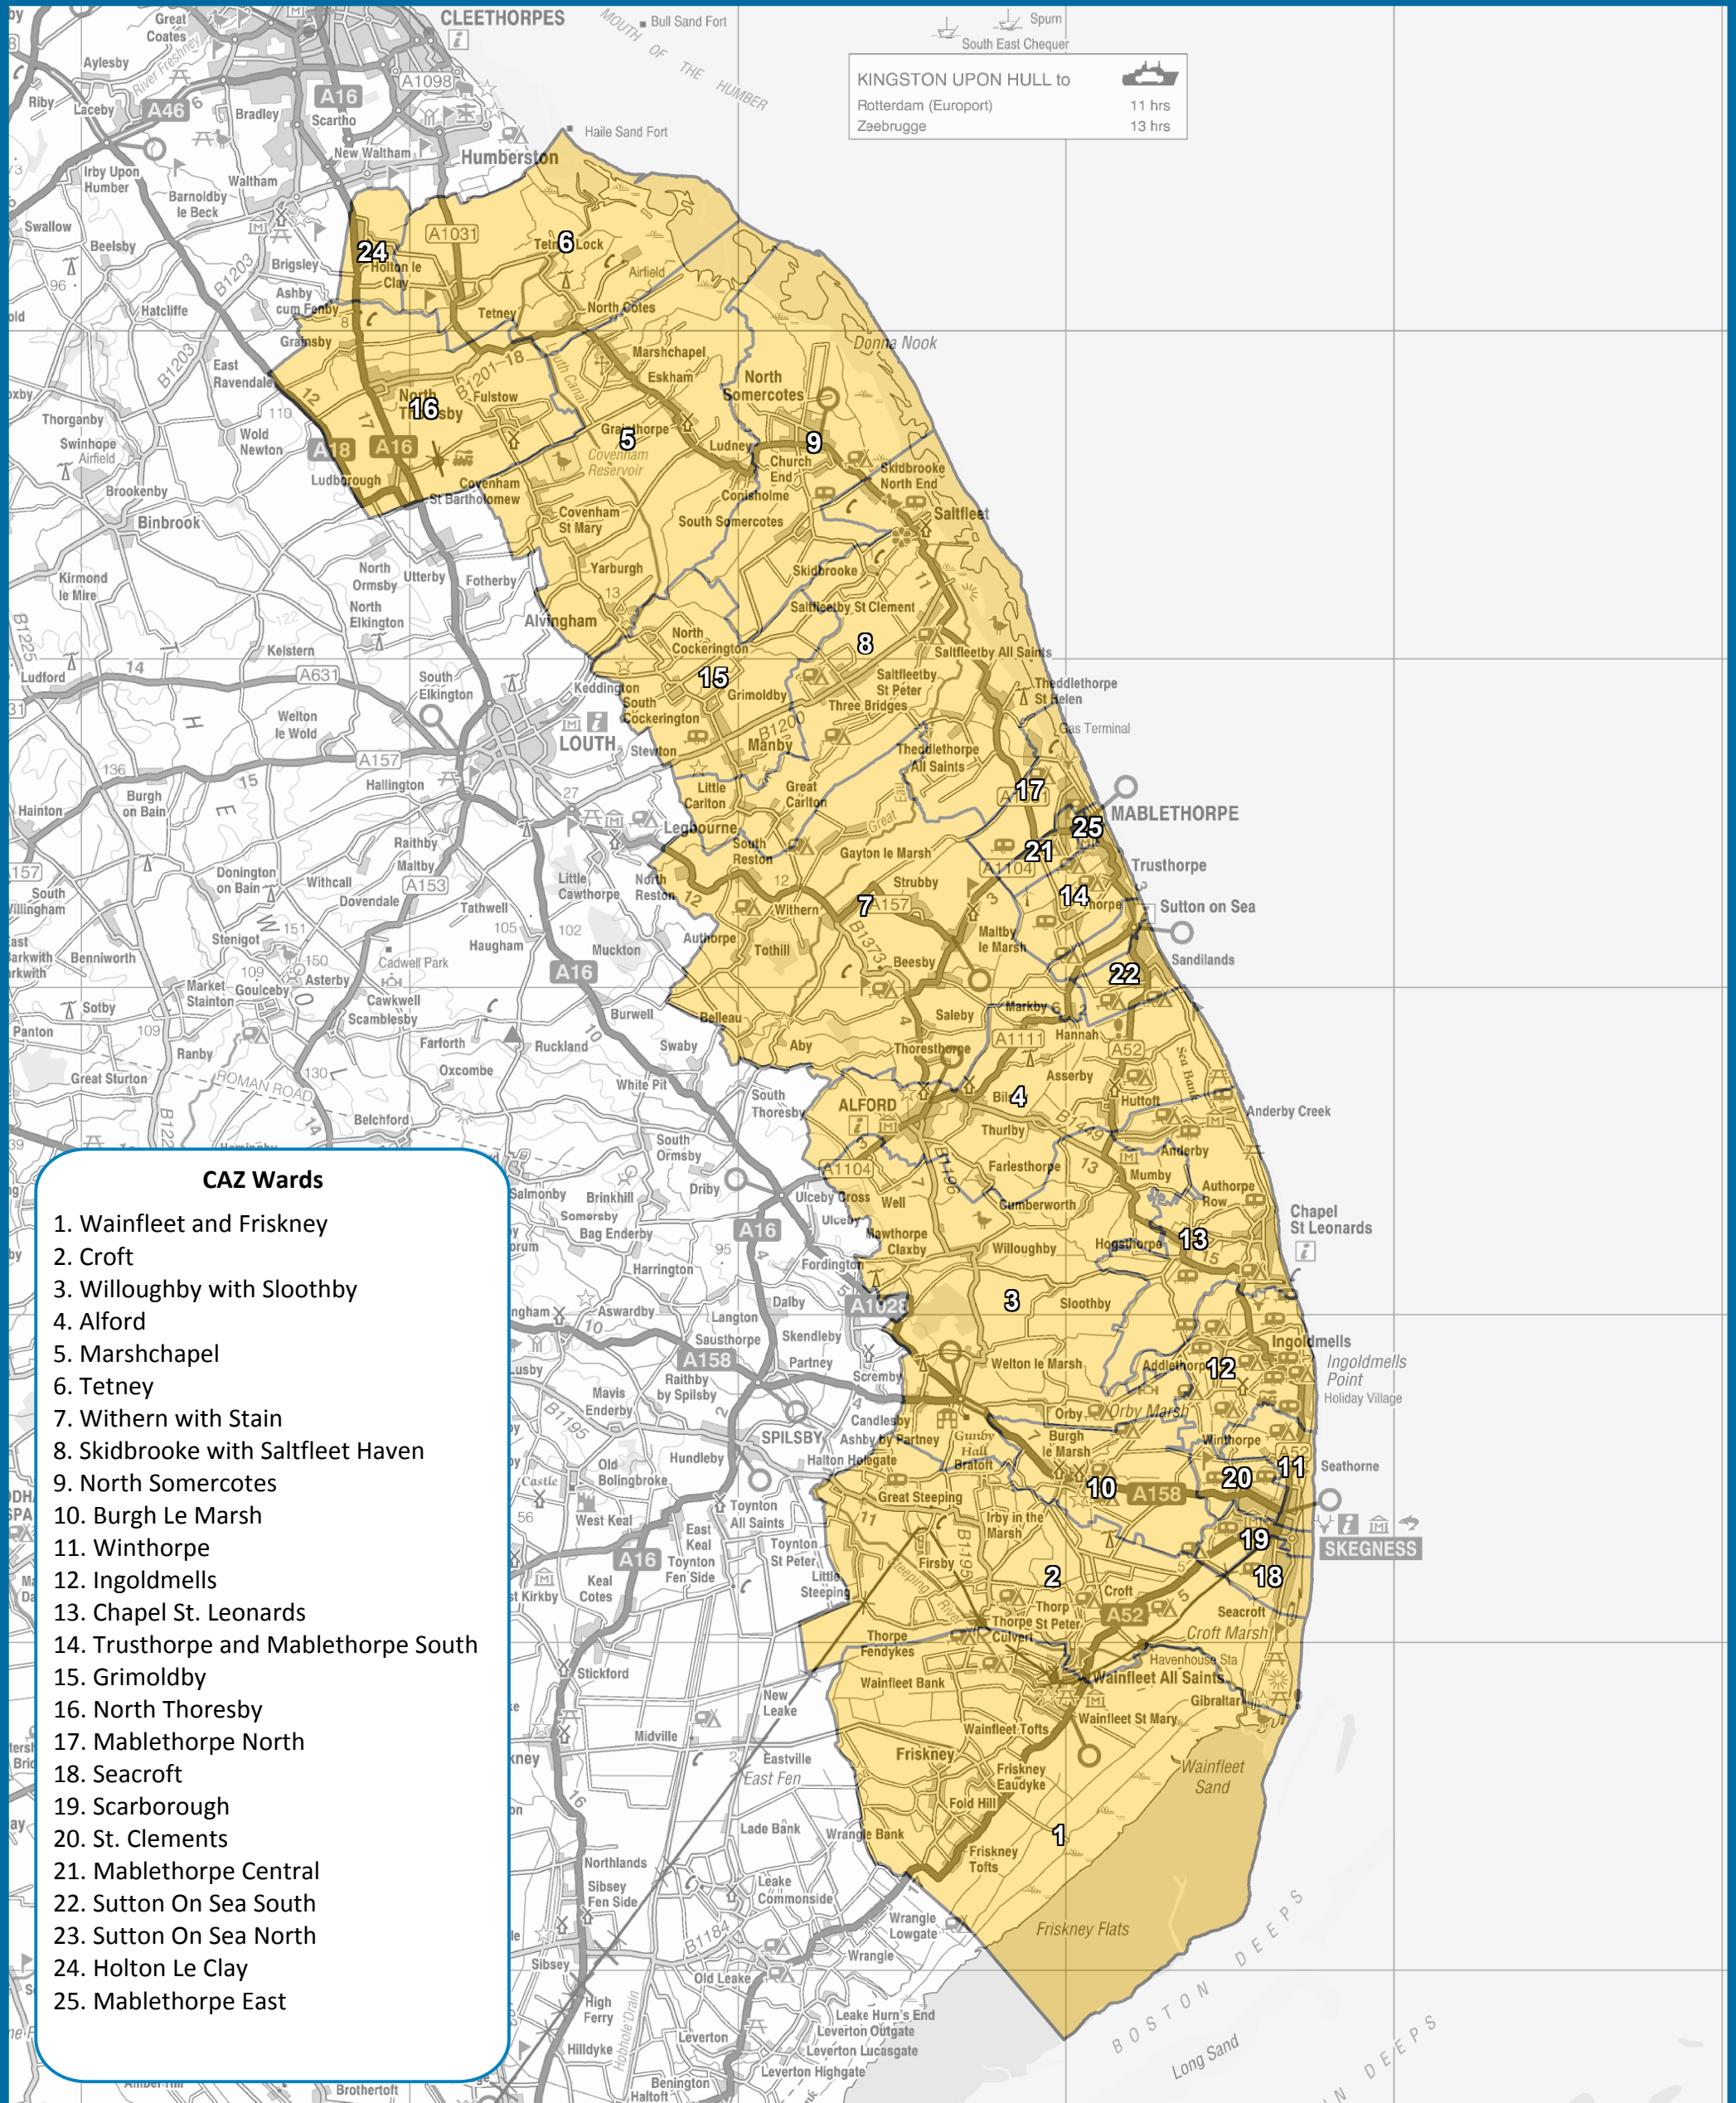

Coastal Action Zone

KINGSTON UPON HULL to
 Rotterdam (Europort) 11 hrs
 Zaebrugge 13 hrs

- CAZ Wards**
1. Wainfleet and Friskney
 2. Croft
 3. Willoughby with Sloothby
 4. Alford
 5. Marshchapel
 6. Tetney
 7. Withern with Stain
 8. Skidbrooke with Saltfleet Haven
 9. North Somercotes
 10. Burgh Le Marsh
 11. Winthorpe
 12. Ingoldmells
 13. Chapel St. Leonards
 14. Trusthorpe and Mablethorpe South
 15. Grimoldby
 16. North Thoresby
 17. Mablethorpe North
 18. Seacroft
 19. Scarborough
 20. St. Clements
 21. Mablethorpe Central
 22. Sutton On Sea South
 23. Sutton On Sea North
 24. Holton Le Clay
 25. Mablethorpe East

Coastal Action Zone

Lincolnshire
 COUNTY COUNCIL

Economic Regeneration
 Beech House, Waterside South, Lincoln LN5 7JH
 01522 550500

This map is reproduced from Ordnance Survey material with the permission of Ordnance Survey on behalf of the Controller of Her Majesty's Stationery Office
 © Crown copyright. Unauthorised reproduction infringes Crown copyright and may lead to prosecution or civil proceedings.
 Lincolnshire County Council 100025370 2006